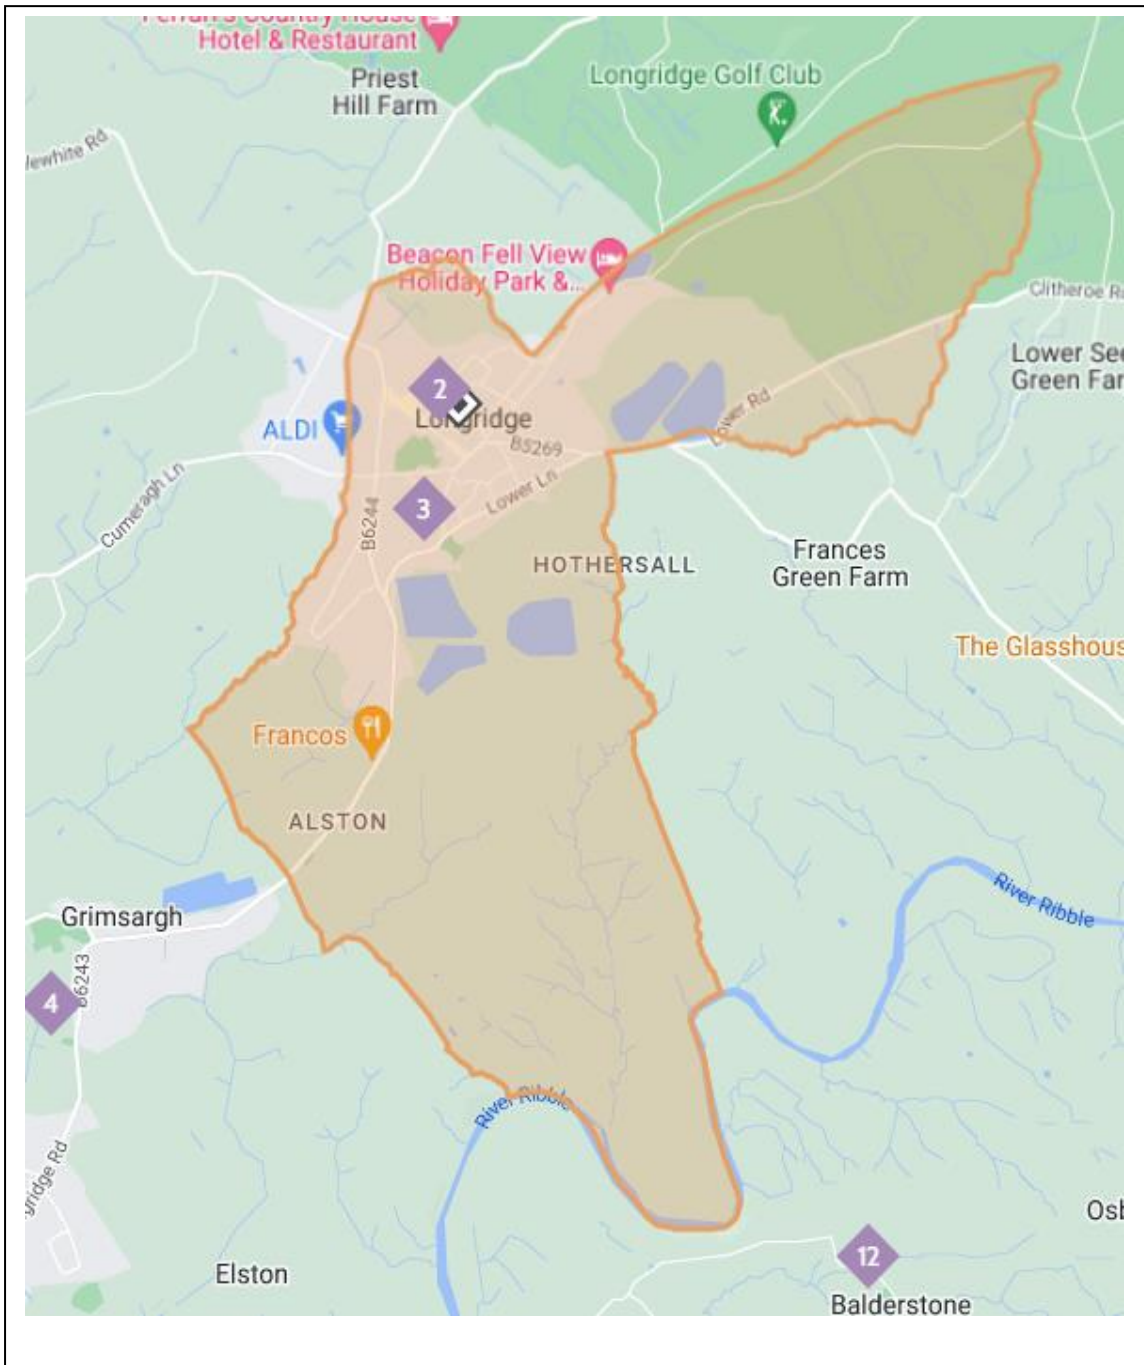

## Longridge C of E Primary School Parish Boundary

<https://www.achurchnearyou.com/search/?lat=53.8305594&lon=-2.6013576&place=Berry+Ln%2C+Longridge%2C+Preston+PR3+3JA%2C+UK&postcode=&text=>